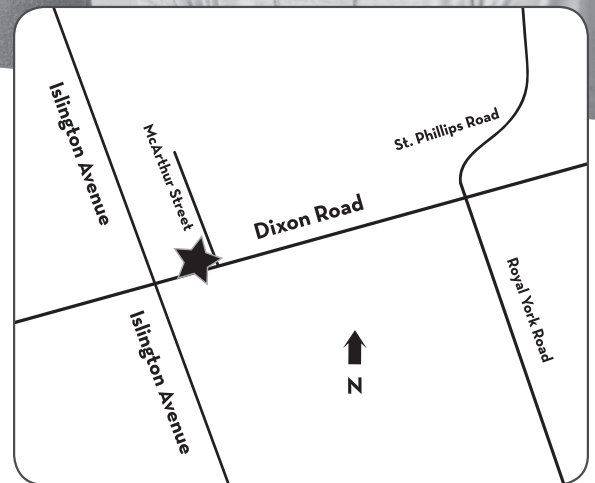

### Toronto Transit Commission (TTC) bus routes

Bus 37 from Islington subway station, or bus 52 from Lawrence West subway station

A TURNING POINT  
FOR WOMEN

Funded by:

Immigration, Refugees  
and Citizenship Canada